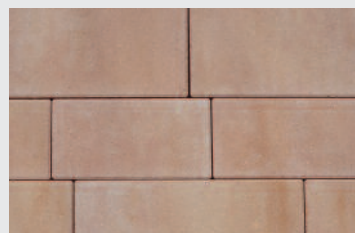

A photograph of a modern, two-story house with a light grey facade and dark grey horizontal siding on the garage. The house features large windows and a dark door. The foreground is paved with dark grey rectangular paving stones. The text 'DIE NEUE PFLASTERIDEE RIVA PLAZA' is overlaid in white on the left side of the image.

* Garantiebedingungen
finden Sie unter:
www.beton-pfenning.de

FARBEN

mangan STEEL, kugelgestraht

carbon STEEL, kugelgestraht

schiefer

ambra

fels

colorato